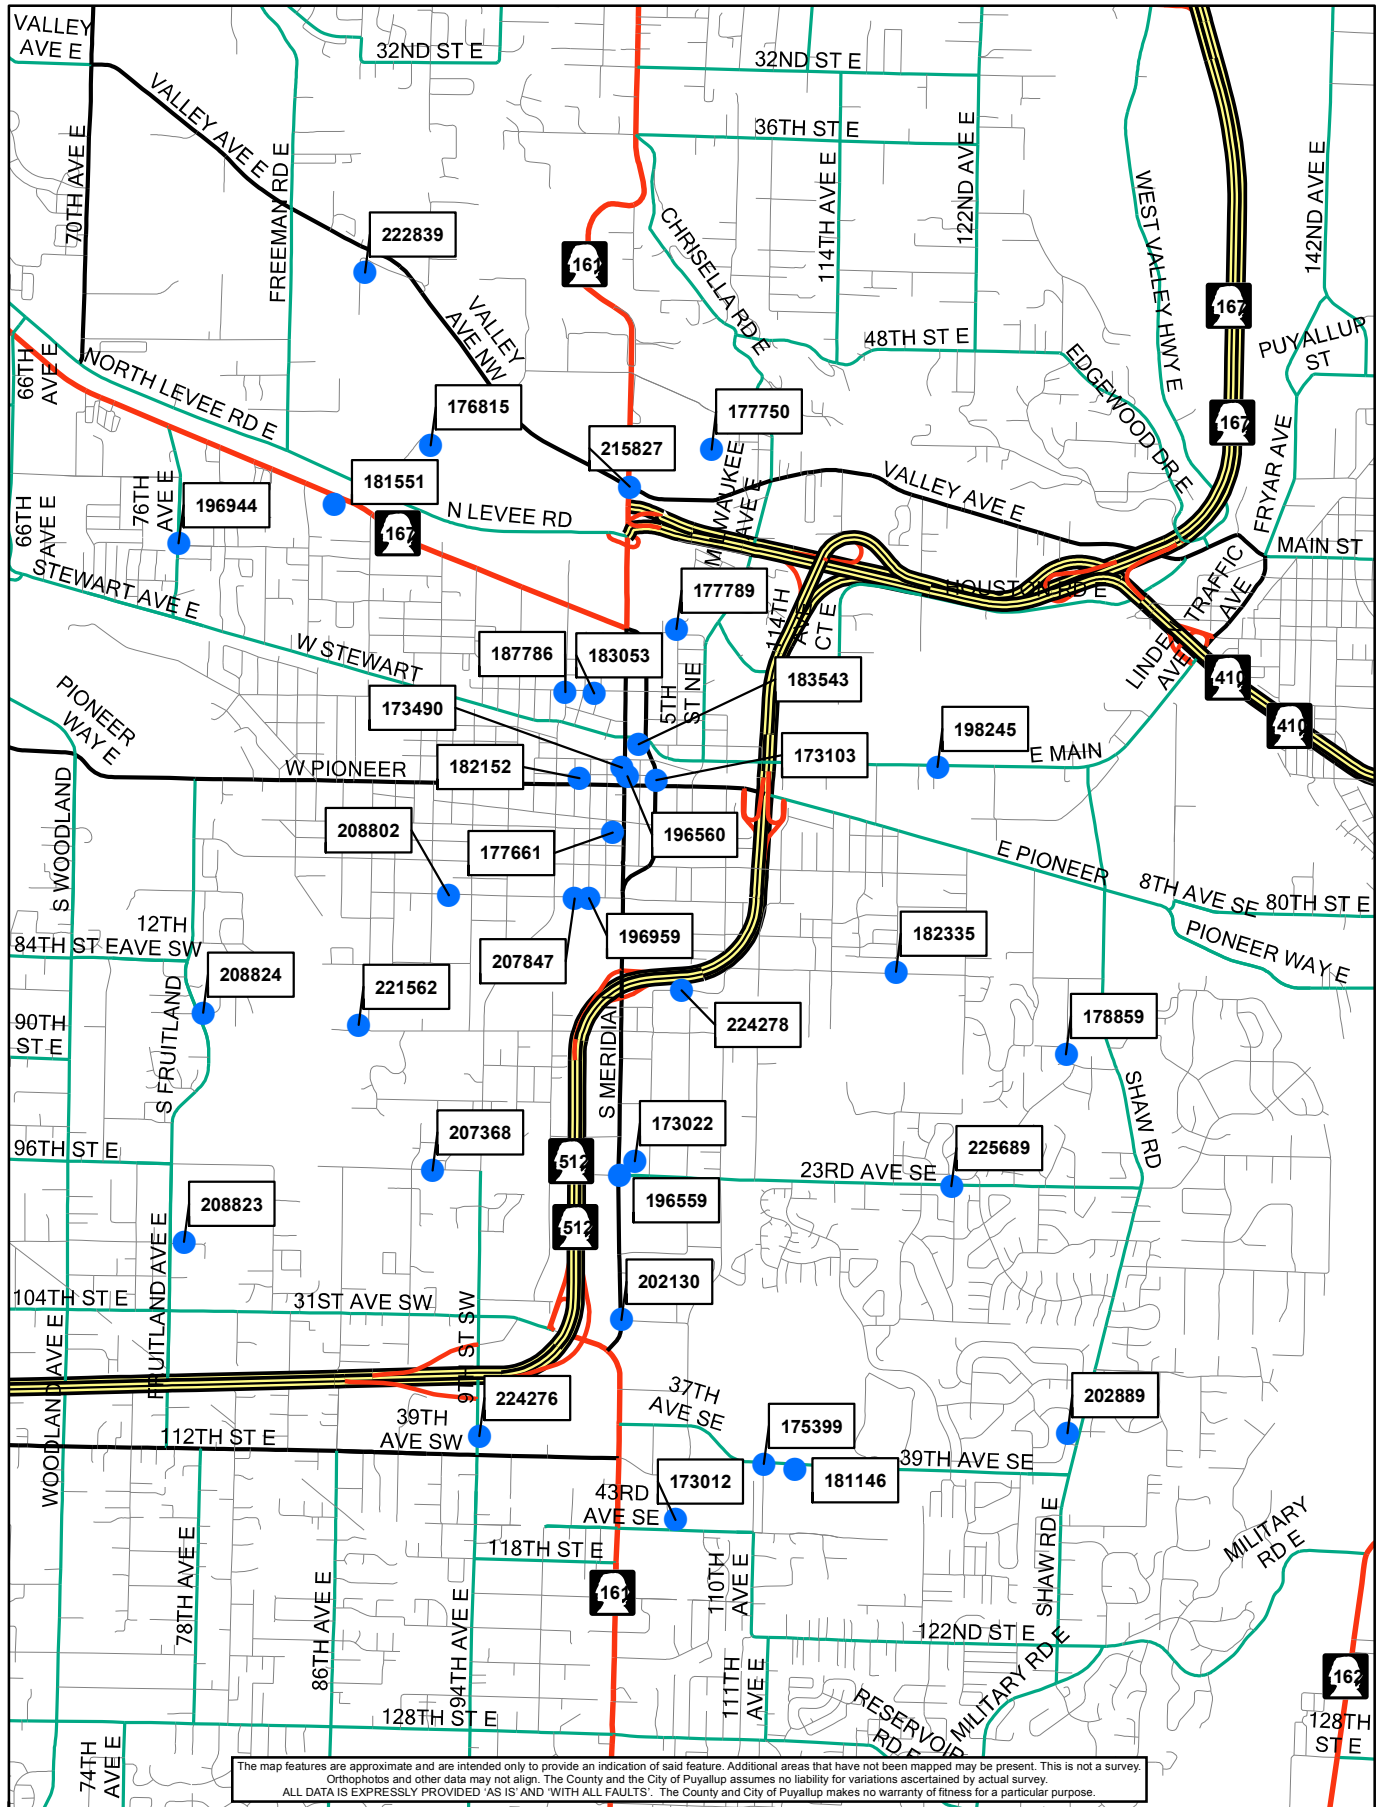

2019 IDDE Locations

● 2019_IDDE_Locations

City of Puyallup
Public Works