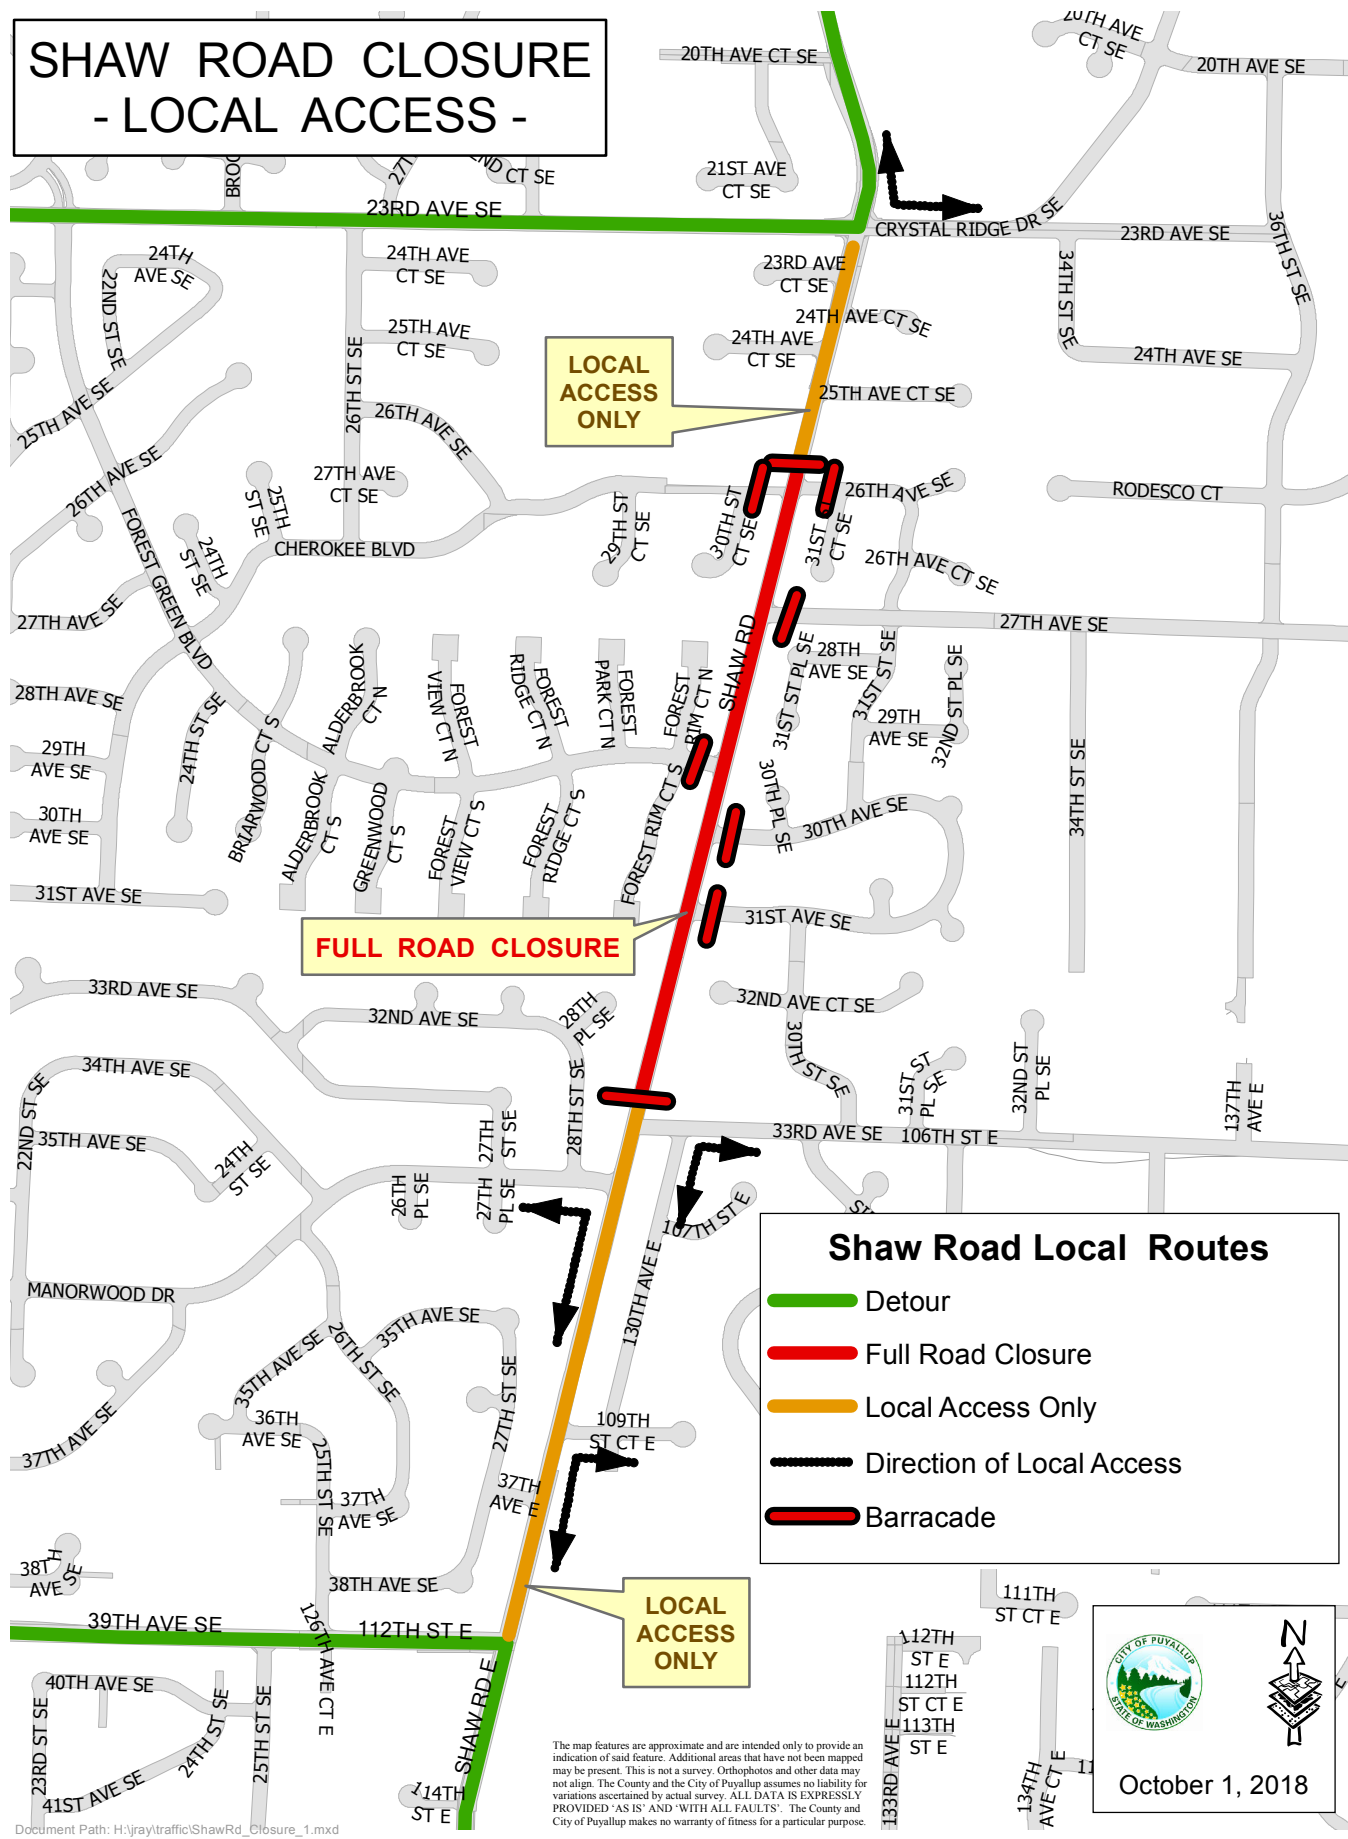

SHAW ROAD CLOSURE - LOCAL ACCESS -

Shaw Road Local Routes

- Detour
- Full Road Closure
- Local Access Only
- → Direction of Local Access
- ▭ Barricade

October 1, 2018